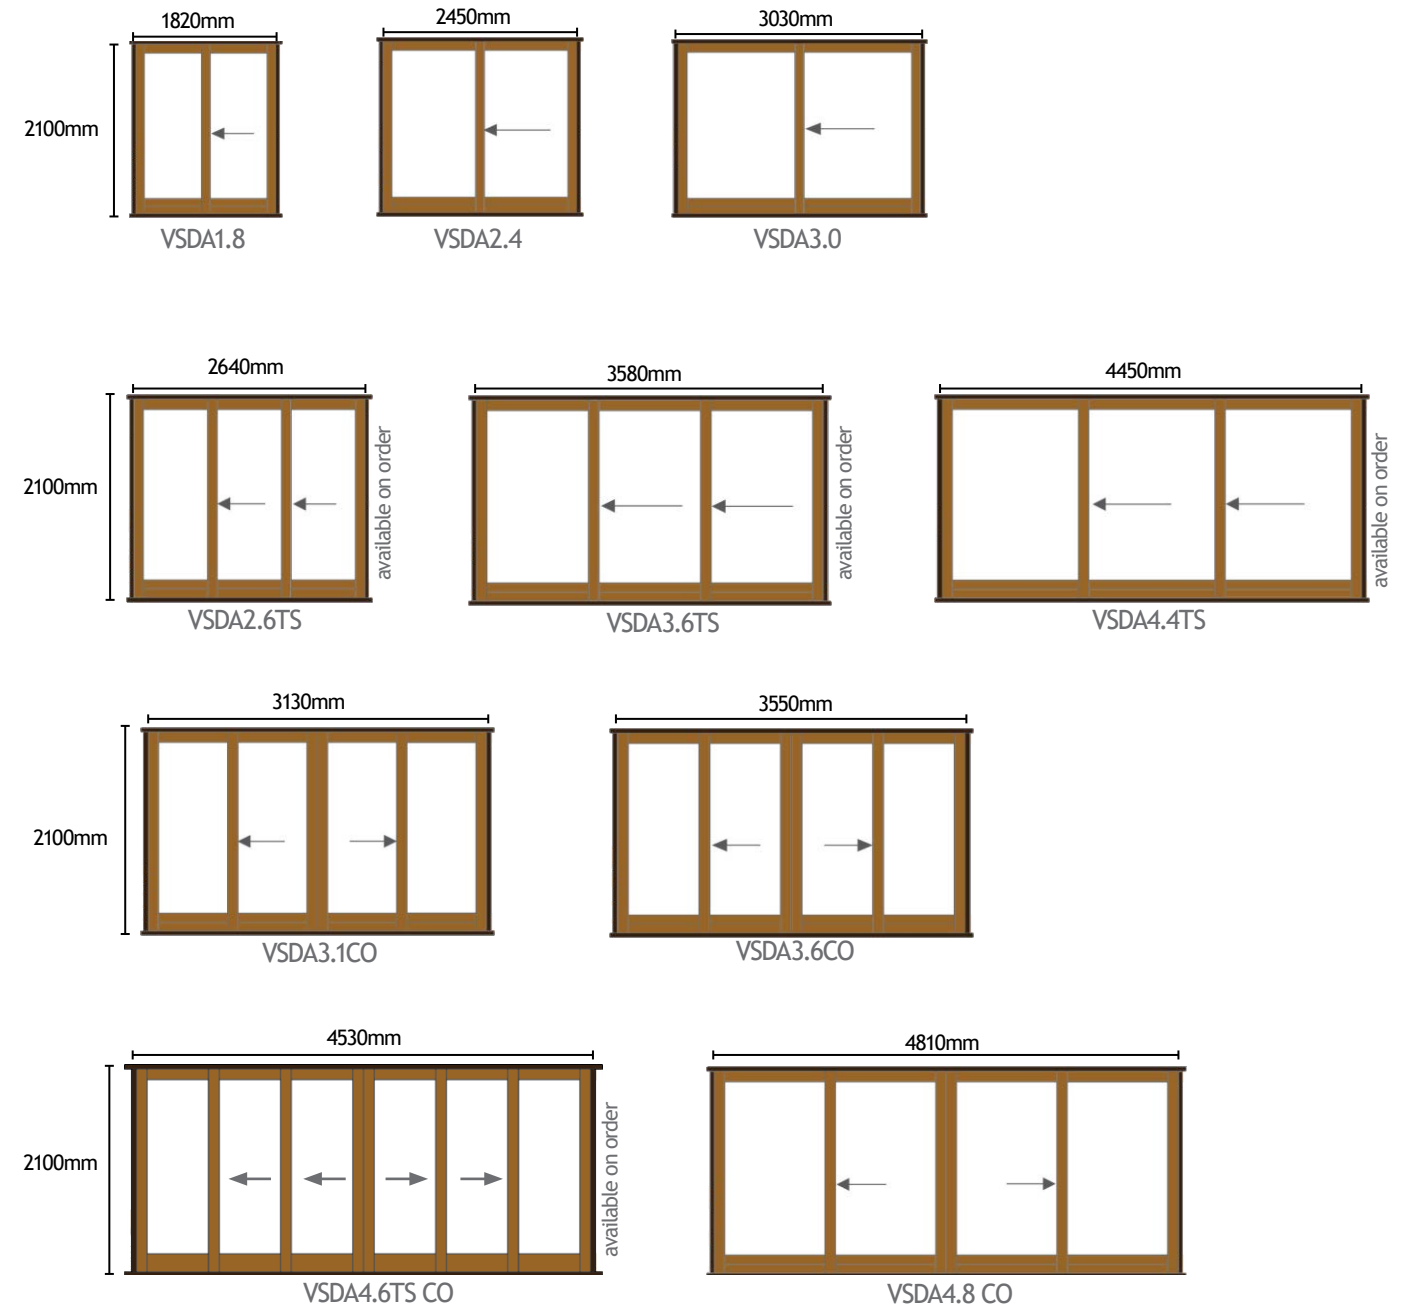

FULL PANE

FITTED WITH ALUMINIUM CILL AND WEATHER SEALS

Also available in Small Pane