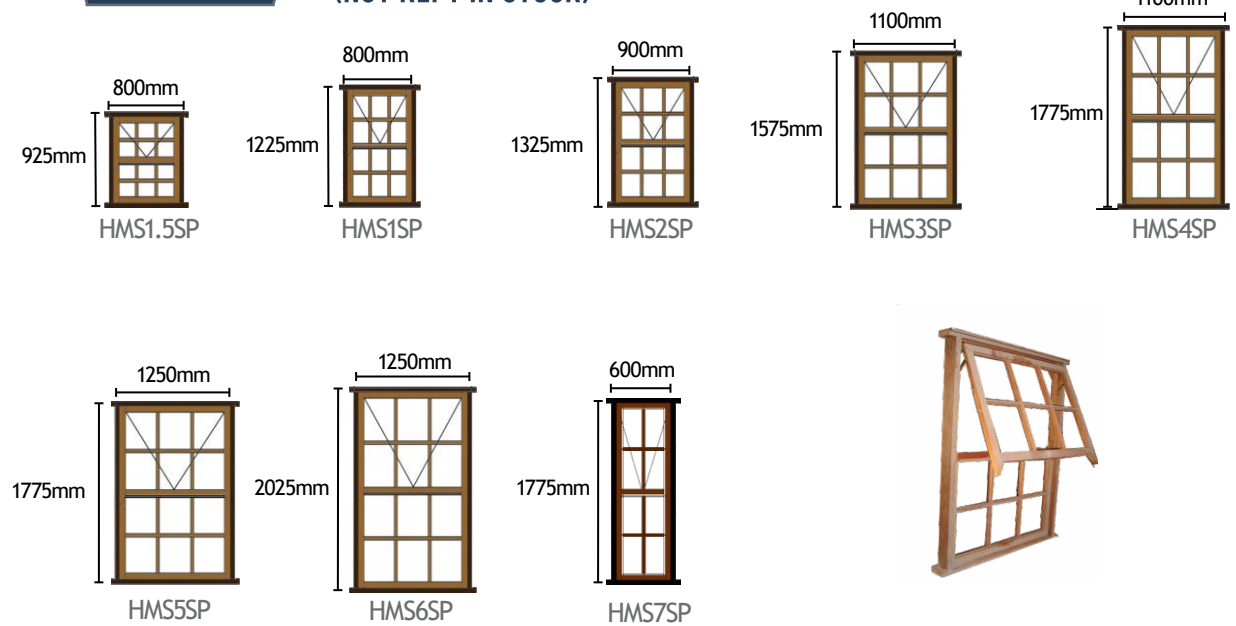

SPECIFICATION & INFORMATION

MAIN FRAMES: 44MM X 57MM
 SASH: 57MM X 42MM

WINDOWS EQUIPPED WITH WEATHER SEALS, 90° HINGES AND SATIN CHROME HANDLES.

TOP HUNG & FLAT ARCH WINDOWS CAN BE CUSTOM MADE.

BURGLAR BARS CAN BE BOUGHT SEPARATELY AND FITTED DIY.

WHEN PLACING AN ORDER FOR A SINGLE OPENER WINDOW PLEASE SPECIFY WHETHER IT'S A LH OR RH HINGED FROM OUTSIDE.

ENQUIRE ABOUT OUR EXCLUSIVE PLATINUM RANGE WINDOW.

Sash Windows

SPECIFICATION & INFORMATION

MAIN FRAMES: 42MM X 105MM
 SASH: 57MM X 42MM
 SMALL PANE BARS: 31MM X 42MM

MOCK SASH WINDOWS CAN BE CUSTOM MADE.

BURGLAR BARS CAN NOT BE INSTALLED ON MOCK SASH WINDOWS.

FULL PANE MOCK SASHES AVAILABLE ON REQUEST.

MOCK SASH WINDOWS

VICTORIAN

SMALL PANE (NOT KEPT IN STOCK)

Sash Windows

MOCK EASY LIFT SASH WINDOWS

PATENTED SLIDING MECHANISM

SPECIFICATION & INFORMATION

VAN ACHT'S SLIDING SASHES HAVE A UNIQUE PATENTED PNEUMATIC GAS LIFT SYSTEM TO OPEN AND CLOSE.

MAIN FRAMES: 42MMX140MM
SASH: 57MMX42MM
SMALL PANE BARS: 31MMX42MM