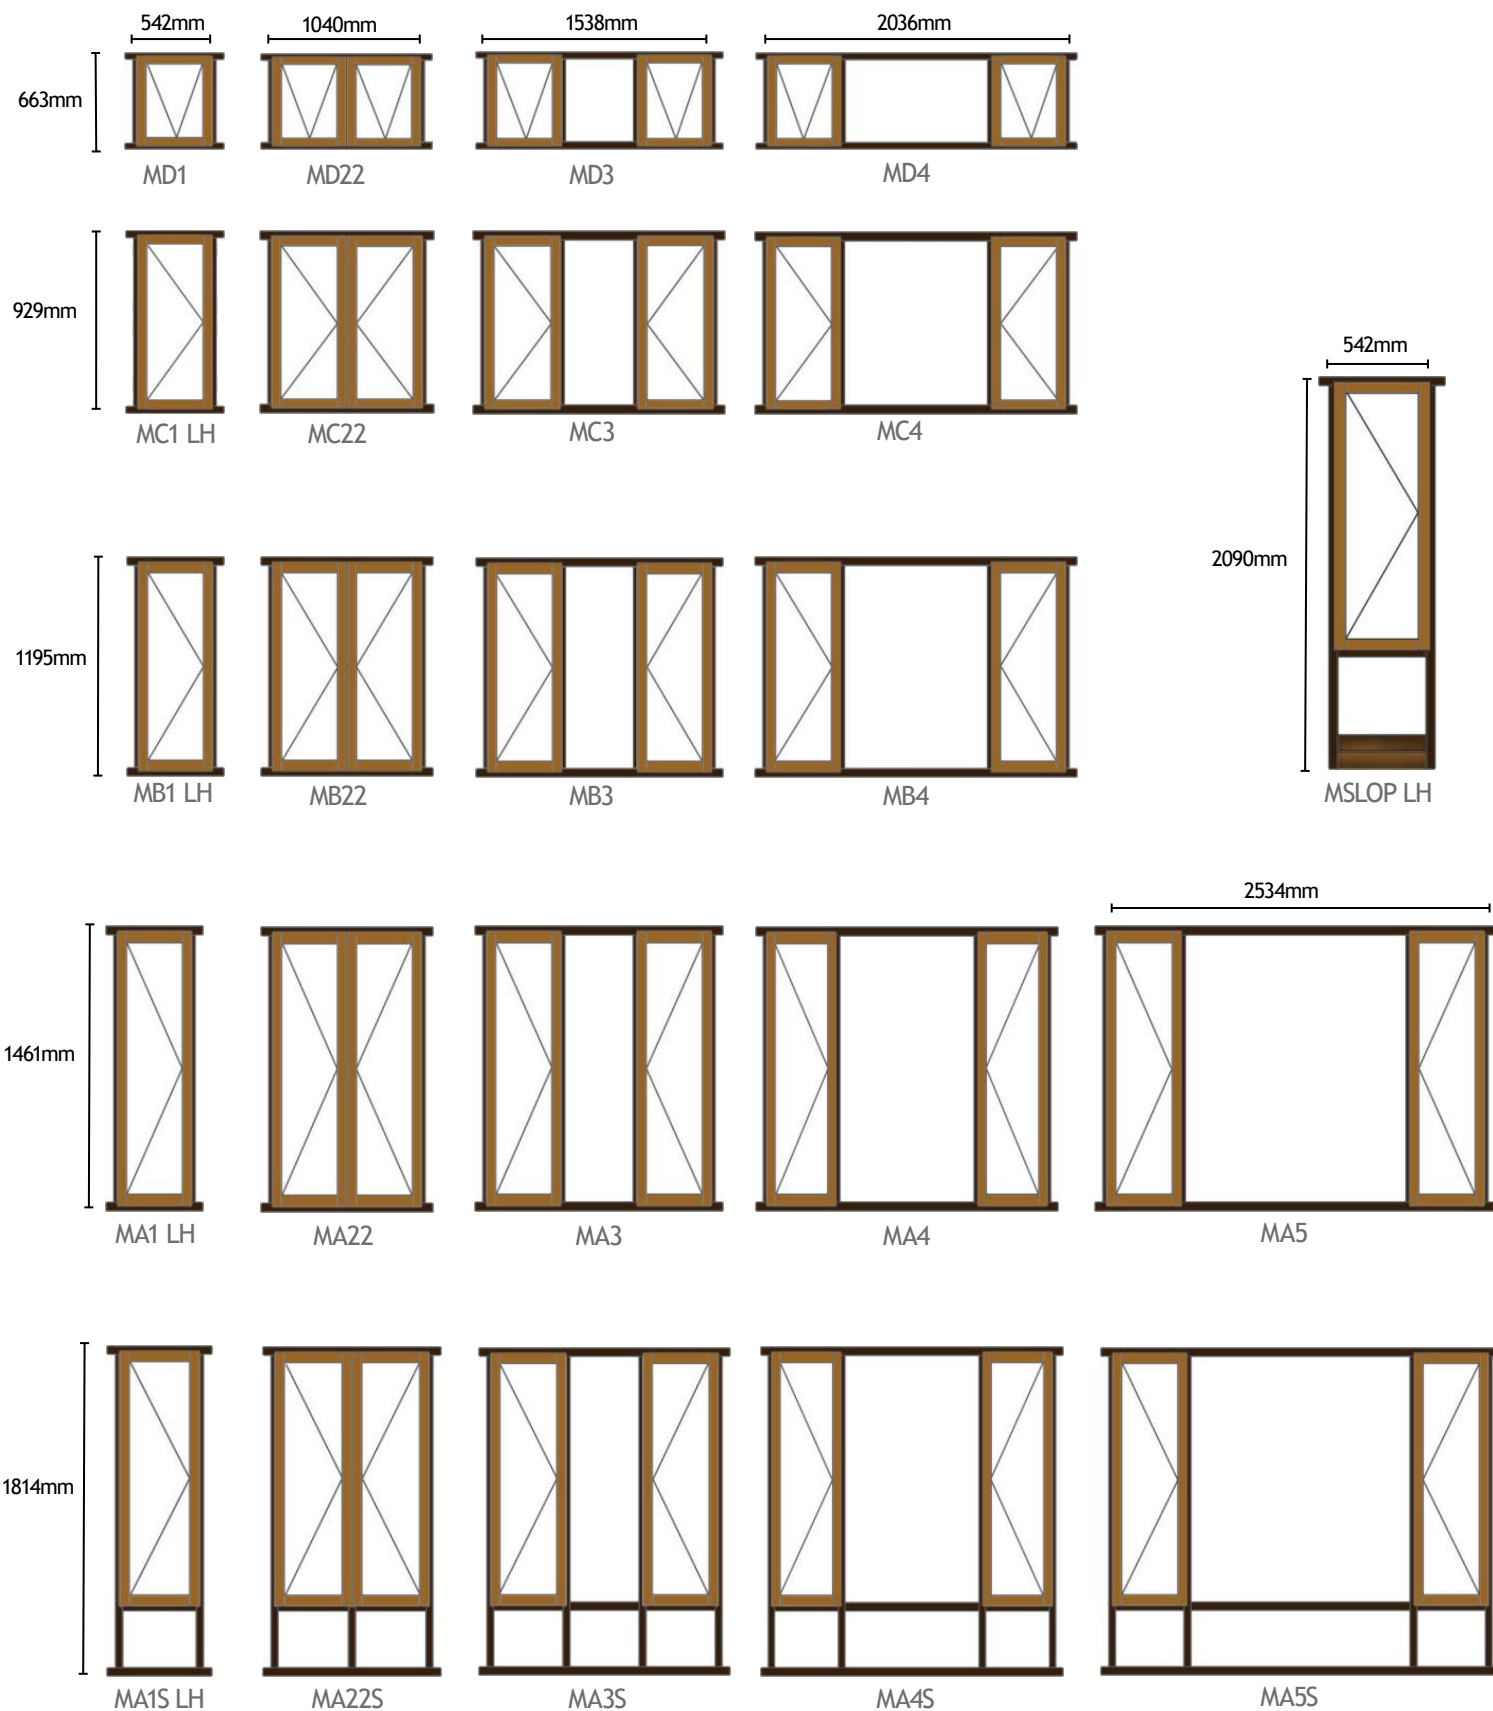

VAN ACHT

Windows and Doors

**Wooden Windows
Sliding & Folding Doors**

2023

Small Pane Windows

Small Pane Fanlight Windows

SPECIFICATION AND INFORMATION

MAIN FRAMES: 44MM X 57MM
 SASH: 57MM X 42MM
 SMALL PANE BARS: 31MM X 42MM

WHEN PLACING AN ORDER FOR A
 SINGLE OPENER WINDOW PLEASE
 SPECIFY WHETHER IT'S A LH OR RH
 HINGED FROM OUTSIDE.

ENQUIRE ABOUT OUR EXCLUSIVE
 PLATINUM RANGE WINDOW.

(NOT KEPT IN STOCK)

Full Pane Windows

OUR MANOR TOP HUNG RANGE WINDOWS PASSED SANS 613 PERFORMANCE TEST, TO COMPLY WITH SANS 10400 X A REGULATIONS. AAAMSA CERTIFICATE NO: D0895

(NOT KEPT IN STOCK)

SPECIFICATION & INFORMATION

MAIN FRAMES: 44MM X 57MM
SASH: 57MM X 42MM

WINDOWS EQUIPPED WITH WEATHER SEALS, 90 ° HINGES AND SATIN CHROME HANDLES.

FULL PANE FANLIGHT WINDOWS ARE NOT KEPT IN STOCK.