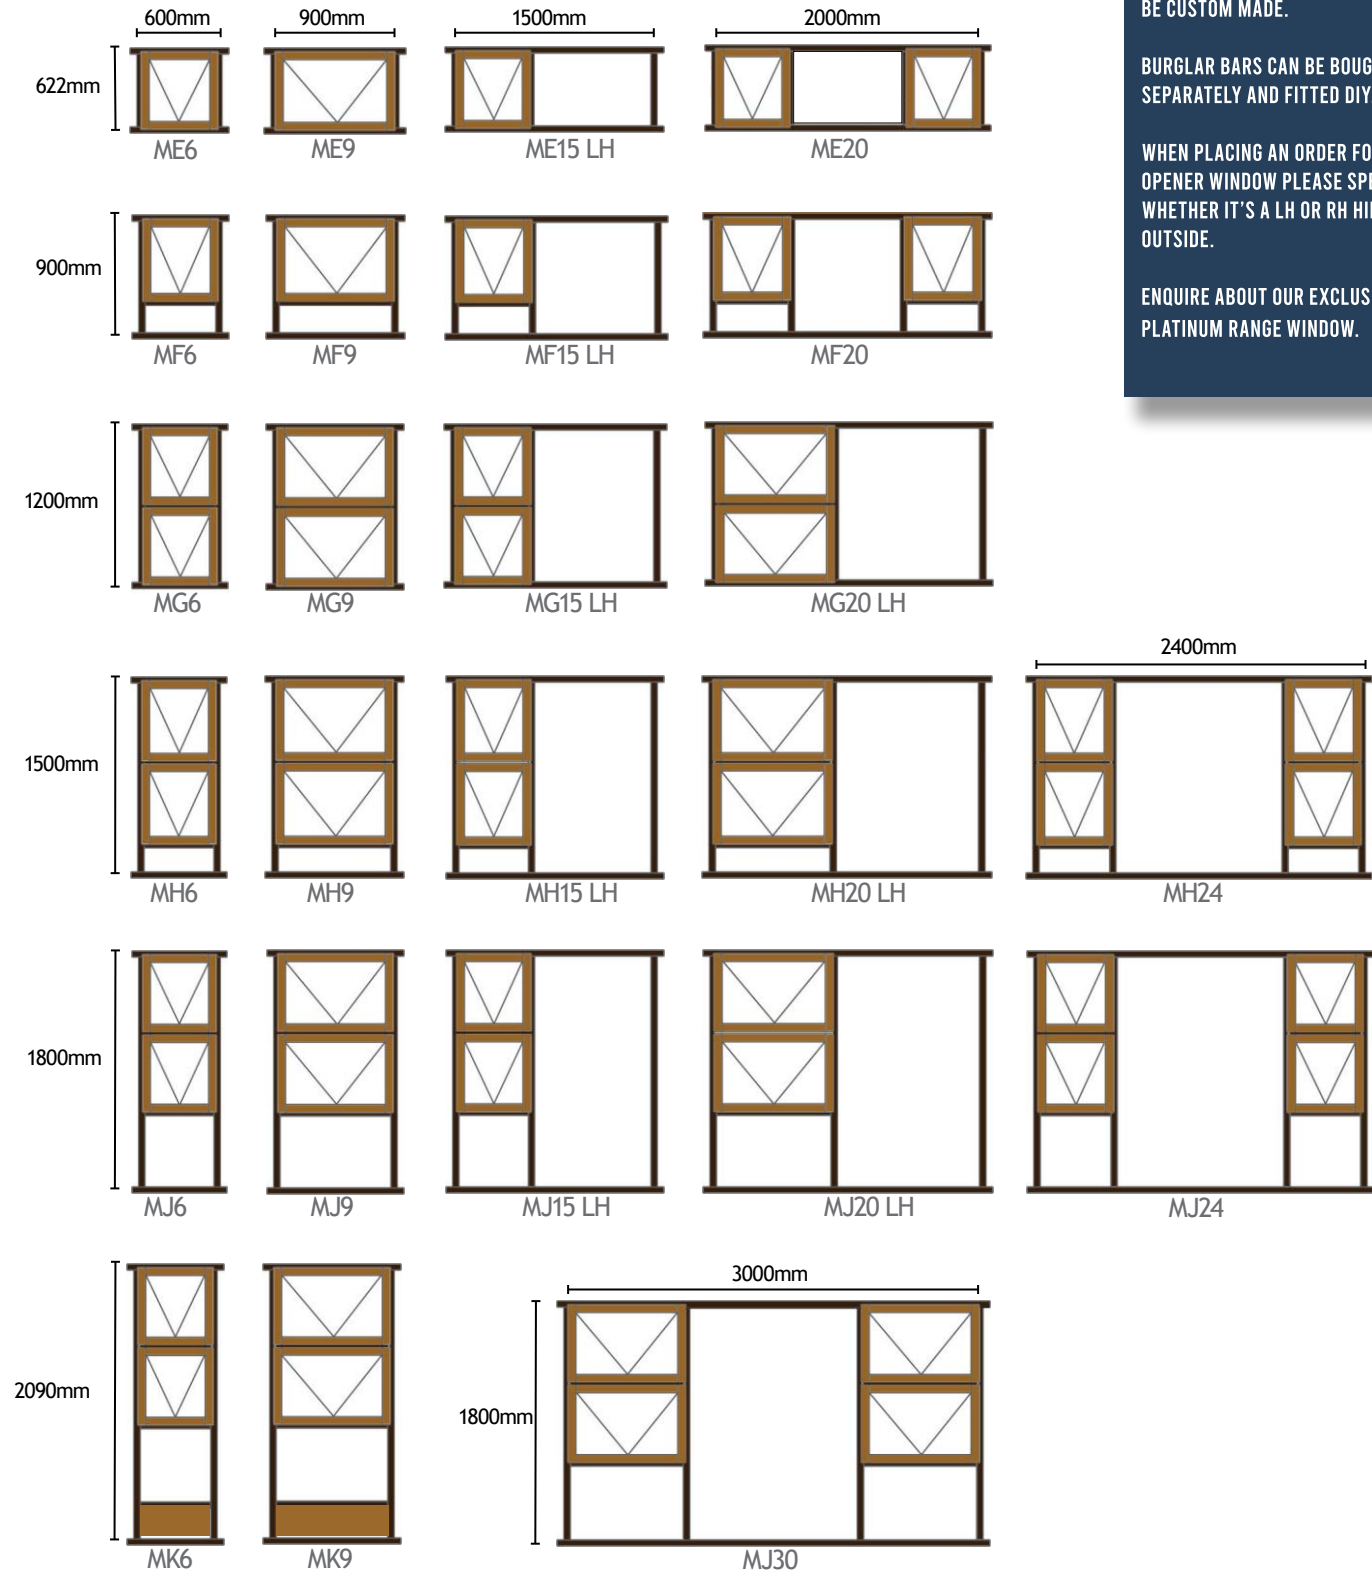

SPECIFICATION & INFORMATION

MAIN FRAMES: 44MM X 57MM
 SASH: 57MM X 42MM

WINDOWS EQUIPPED WITH WEATHER SEALS, 90° HINGES AND SATIN CHROME HANDLES.

TOP HUNG & FLAT ARCH WINDOWS CAN BE CUSTOM MADE.

BURGLAR BARS CAN BE BOUGHT SEPARATELY AND FITTED DIY.

WHEN PLACING AN ORDER FOR A SINGLE OPENER WINDOW PLEASE SPECIFY WHETHER IT'S A LH OR RH HINGED FROM OUTSIDE.

ENQUIRE ABOUT OUR EXCLUSIVE PLATINUM RANGE WINDOW.

Sash Windows

SPECIFICATION & INFORMATION

MAIN FRAMES: 42MM X 105MM
 SASH: 57MM X 42MM
 SMALL PANE BARS: 31MM X 42MM