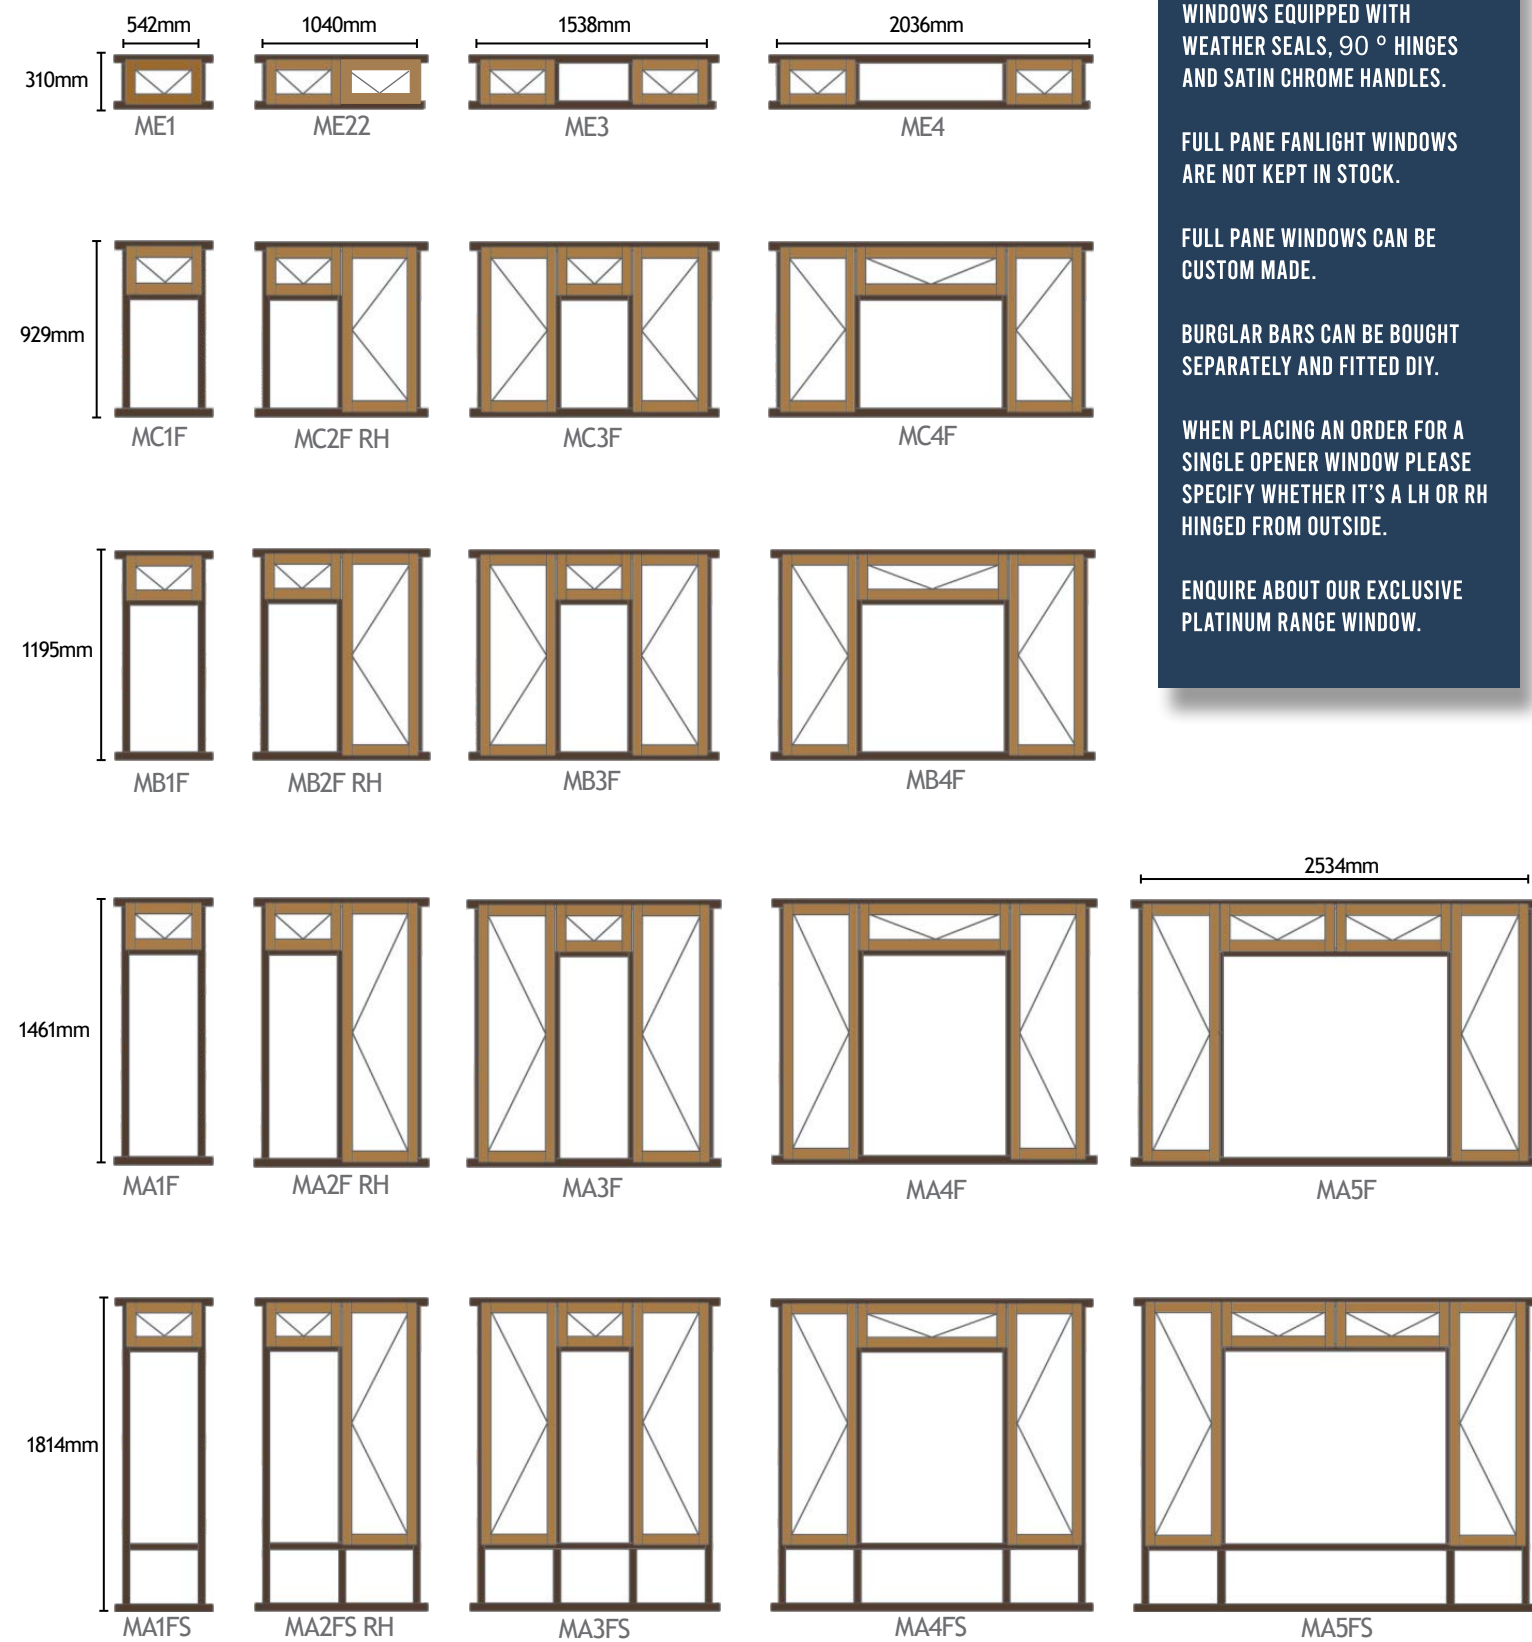

WHEN PLACING AN ORDER FOR A
 SINGLE OPENER WINDOW PLEASE
 SPECIFY WHETHER IT'S A LH OR RH
 HINGED FROM OUTSIDE.

ENQUIRE ABOUT OUR EXCLUSIVE
 PLATINUM RANGE WINDOW.

(NOT KEPT IN STOCK)

Full Pane Windows

OUR MANOR TOP HUNG RANGE WINDOWS PASSED SANS 613 PERFORMANCE TEST, TO COMPLY WITH SANS 10400 X A REGULATIONS. AAAMSA CERTIFICATE NO: D0895

(NOT KEPT IN STOCK)

SPECIFICATION & INFORMATION

MAIN FRAMES: 44MM X 57MM
SASH: 57MM X 42MM

WINDOWS EQUIPPED WITH WEATHER SEALS, 90 ° HINGES AND SATIN CHROME HANDLES.

FULL PANE FANLIGHT WINDOWS ARE NOT KEPT IN STOCK.

SPECIFICATION & INFORMATION

MAIN FRAMES: 44MM X 57MM
 SASH: 57MM X 42MM

WINDOWS EQUIPPED WITH WEATHER SEALS, 90° HINGES AND SATIN CHROME HANDLES.

TOP HUNG & FLAT ARCH WINDOWS CAN BE CUSTOM MADE.

BURGLAR BARS CAN BE BOUGHT SEPARATELY AND FITTED DIY.