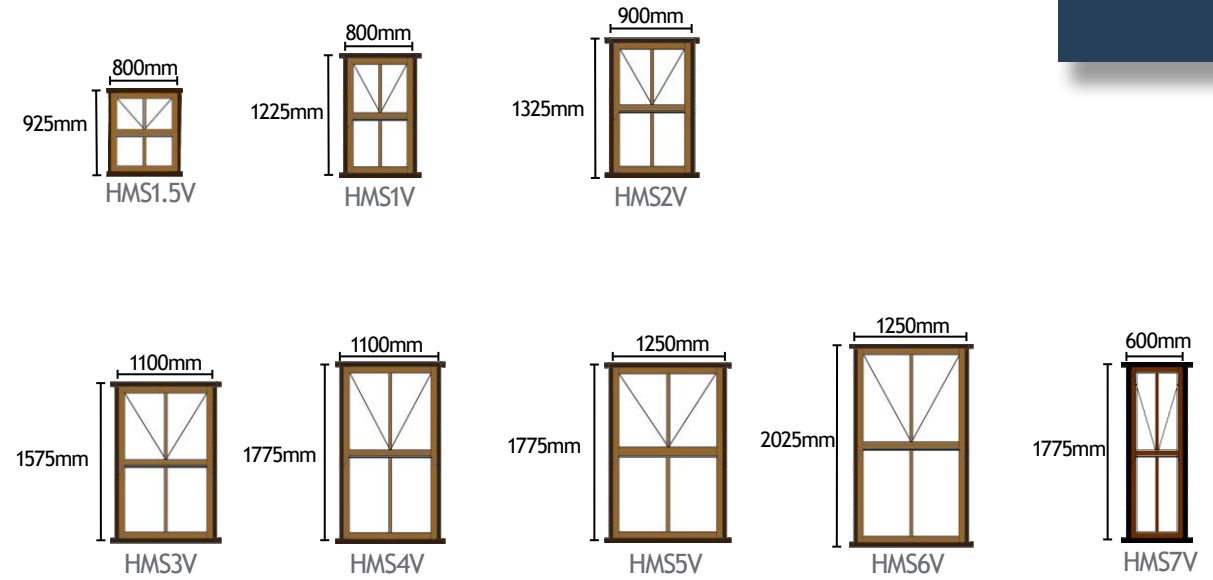

MOCK SASH WINDOWS

VICTORIAN