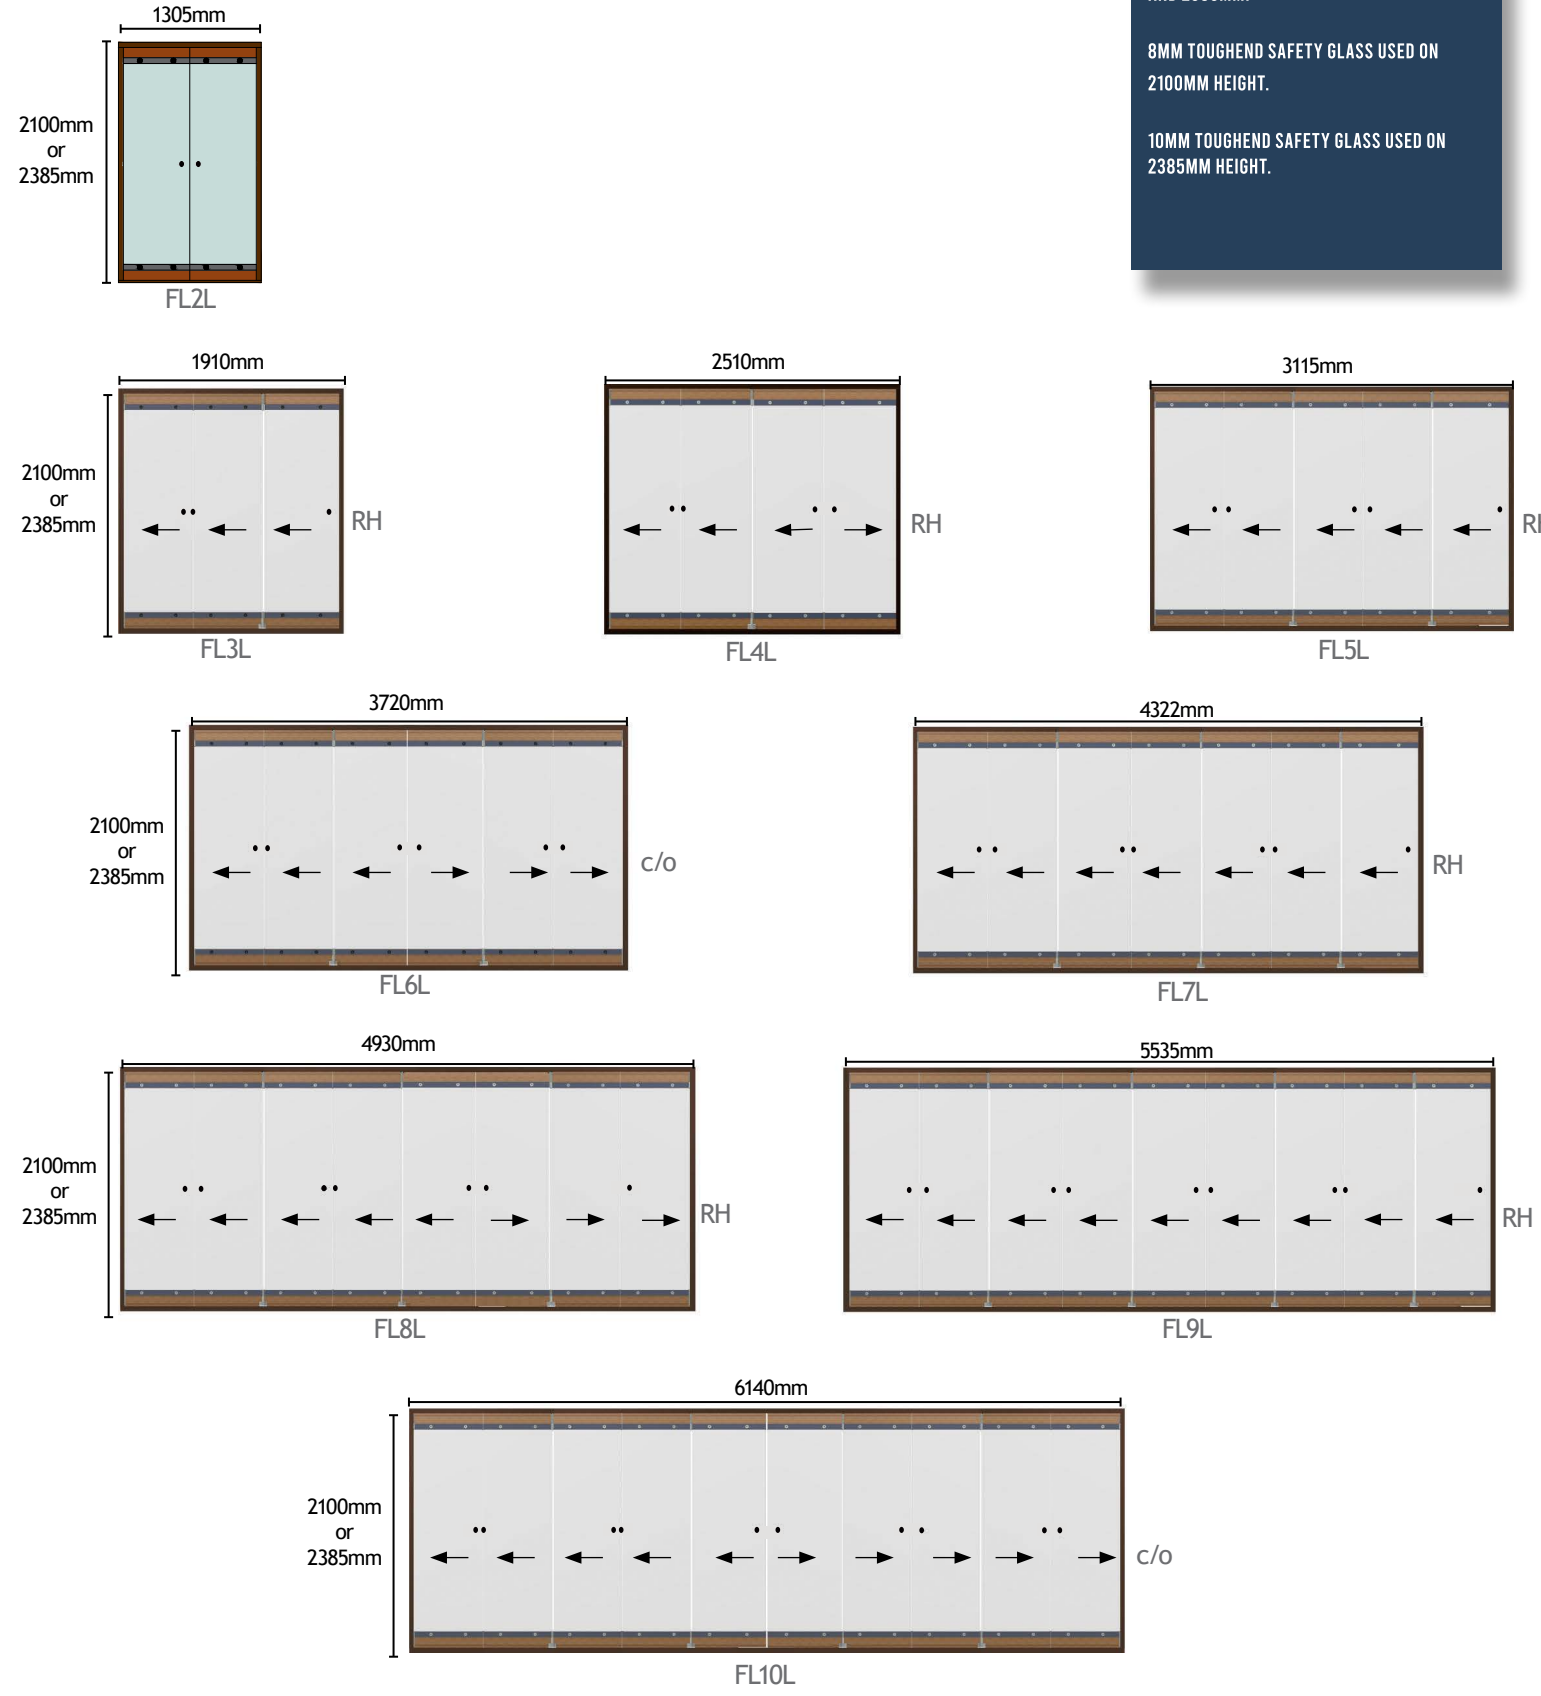

WHEN PLACING AN ORDER FOR A SINGLE OPENER WINDOW PLEASE SPECIFY WHETHER IT'S A LH OR RH HINGED FROM OUTSIDE.

ENQUIRE ABOUT OUR EXCLUSIVE PLATINUM RANGE WINDOW.

Sash Windows

SPECIFICATION & INFORMATION

MAIN FRAMES: 42MM X 105MM
 SASH: 57MM X 42MM
 SMALL PANE BARS: 31MM X 42MM

SIDLIGHTS & TOPLIGHTS CAN BE ADDED TO
MAKE UP CUSTOM SIZES.

PLEASE SPECIFY IF DOOR IS LH OR RH VIEWED
FROM OUTSIDE.

UNITS AVAILABLE IN A HEIGHT OF 2100MM
AND 2385MM.

8MM TOUGHEND SAFETY GLASS USED ON
2100MM HEIGHT.