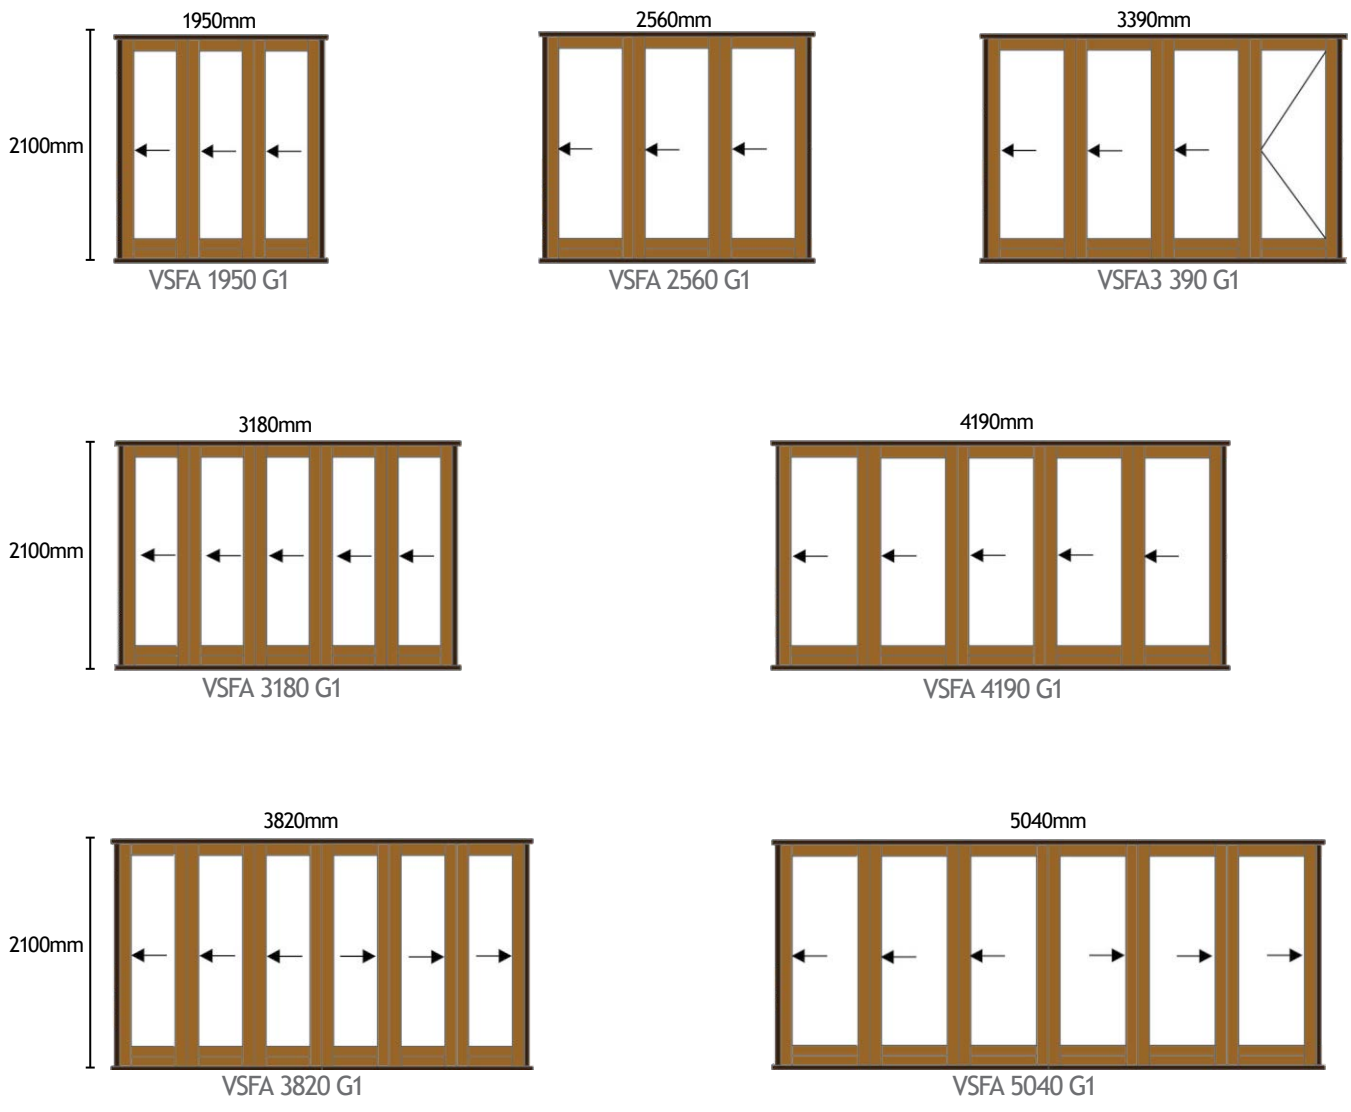

Sliding Folding Doors

Frameless Folding Doors

FULL PANE

UNITS SUPPLIED UNASSEMBLED
SUPPLIED WITH ALUMINIUM CILL
AND WEATHER SEALS

OPTIONAL COMBINATIONS WITH SIDELIGHT WINDOWS AVAILABLE
IN FULL PANE AND SMALL PANE