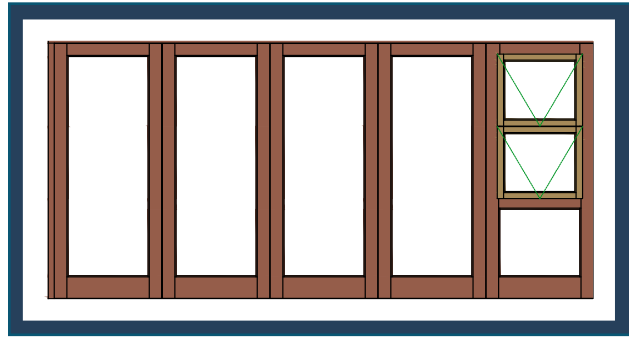

Sliding Folding Doors

Frameless Folding Doors

FULL PANE

UNITS SUPPLIED UNASSEMBLED
SUPPLIED WITH ALUMINIUM CILL
AND WEATHER SEALS

OPTIONAL COMBINATIONS WITH SIDELIGHT WINDOWS AVAILABLE
IN FULL PANE AND SMALL PANE