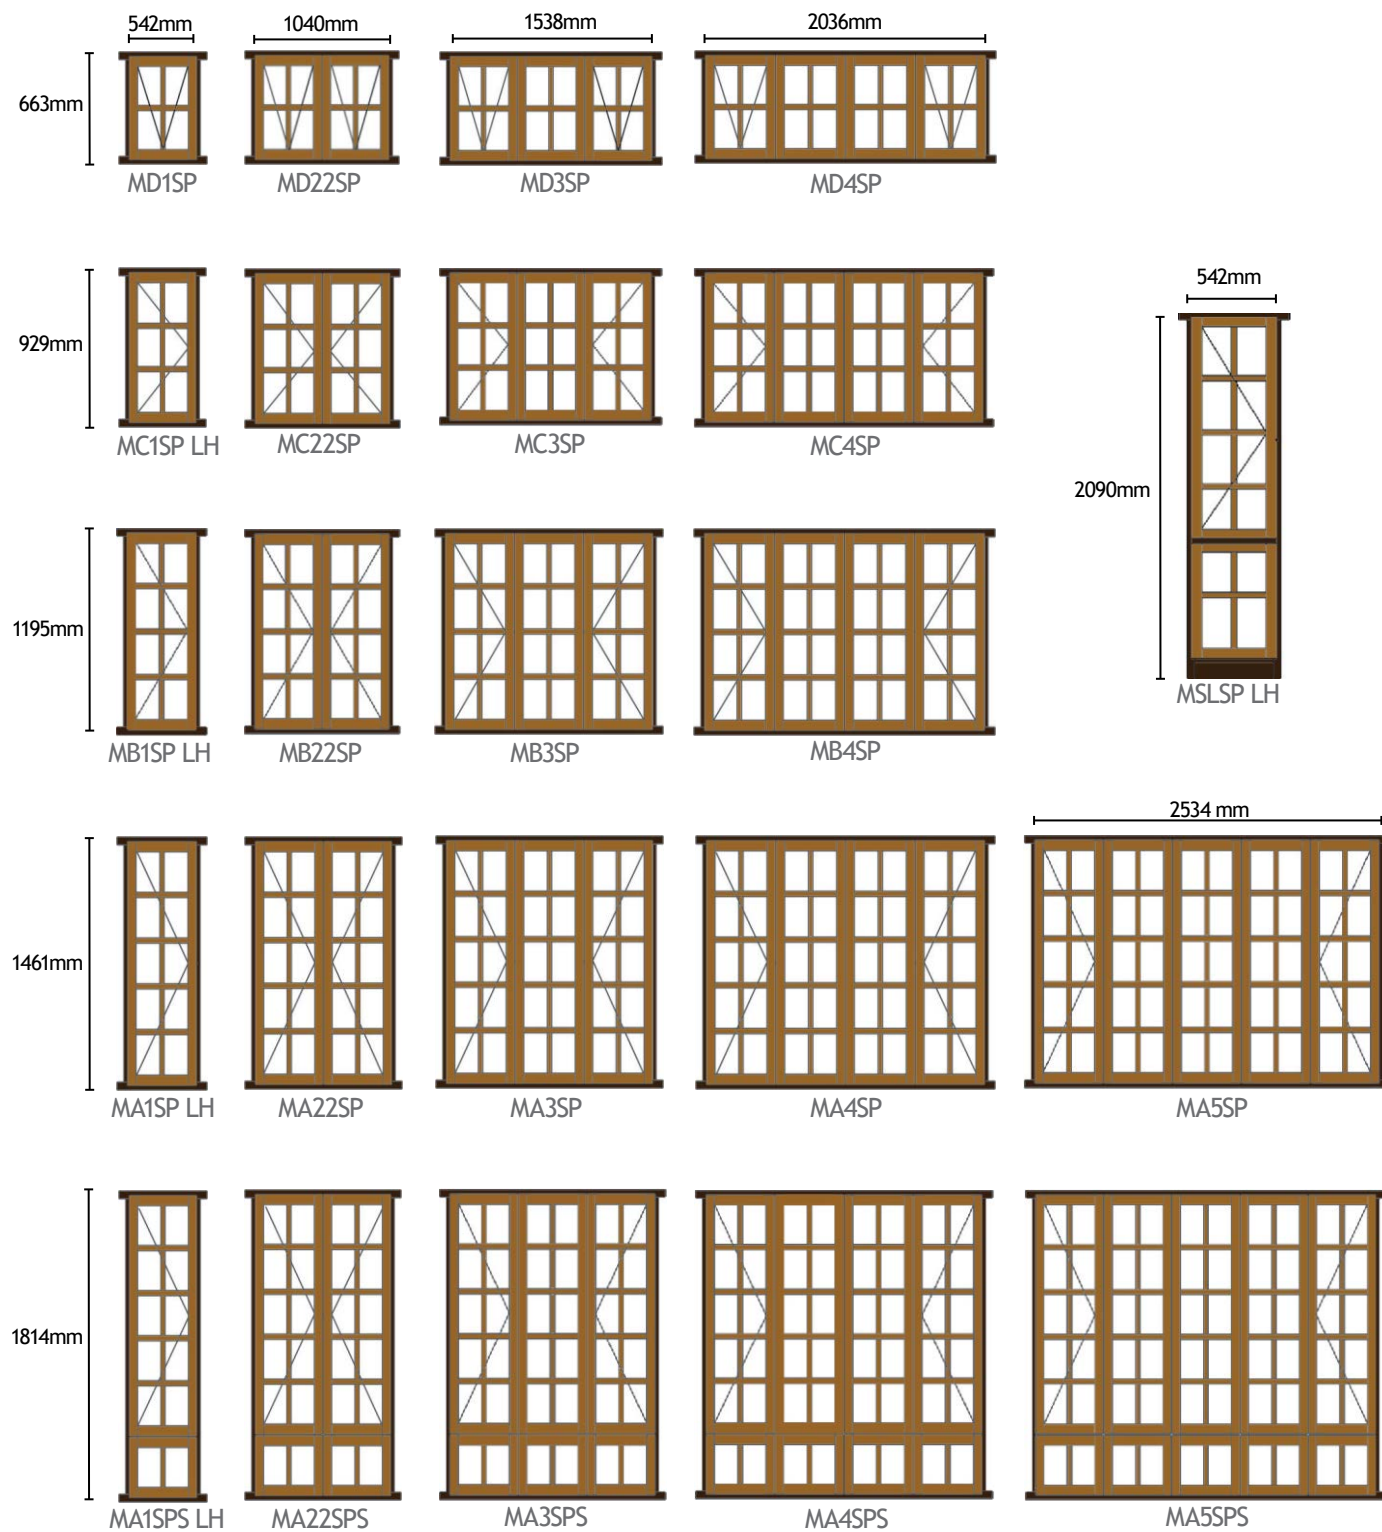

VAN ACHT

Windows and Doors

**Wooden Windows
Sliding & Folding Doors**

2023

Small Pane Windows

Small Pane Fanlight Windows

SPECIFICATION AND INFORMATION

MAIN FRAMES: 44MM X 57MM
 SASH: 57MM X 42MM
 SMALL PANE BARS: 31MM X 42MM

EQUIPPED WITH WEATHER SEALS,
 90 ° HINGES AND SATIN CHROME
 HANDLES.

SMALL PANE FANLIGHT WINDOWS ARE
 NOT KEPT IN STOCK.

SMALL PANE WINDOWS CAN BE CUSTOM
 MADE.

BURGLAR BARS CAN BE BOUGHT
 SEPARATELY AND FITTED DIY.

WHEN PLACING AN ORDER FOR A
 SINGLE OPENER WINDOW PLEASE
 SPECIFY WHETHER IT'S A LH OR RH
 HINGED FROM OUTSIDE.

ENQUIRE ABOUT OUR EXCLUSIVE
 PLATINUM RANGE WINDOW.

(NOT KEPT IN STOCK)

Full Pane Windows

OUR MANOR TOP HUNG RANGE WINDOWS PASSED SANS 613 PERFORMANCE TEST, TO COMPLY WITH SANS 10400 X A REGULATIONS. AAAMSA CERTIFICATE NO: D0895