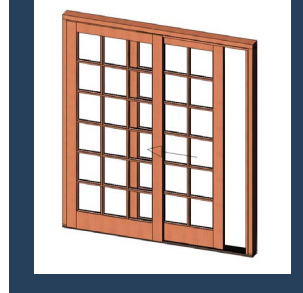

ALL VAN ACHT SLIDING DOORS COME STANDARD WITH RUBBER WEATHER SEALS.

SLIDING LEAFS ARE ON THE INSIDE OF THE FRAME.

VIEWED FROM OUTSIDE, PLEASE SPECIFY IF DOOR IS RH (RIGHT HAND LEAF SLIDING) OR LH (LEFT HAND LEAF SLIDING)

2 GLASS DOORS ARE AVAILABLE ON REQUEST.

SLIDING DOORS CAN BE CUSTOM MADE.

FULL PANE

FITTED WITH ALUMINIUM CILL AND WEATHER SEALS

Also available in Small Pane

Sliding Folding Doors

Frameless Folding Doors

FULL PANE