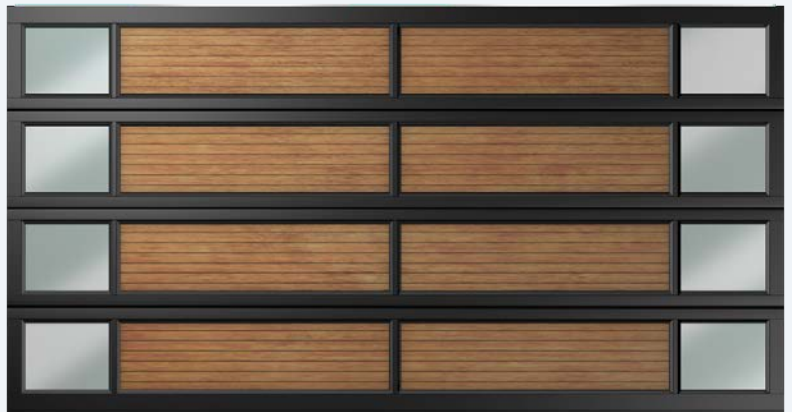

DOUBLE 16 PANEL TYPE 3 BLACK
(CODE: GADY 16PUE T3BL)

Door Size: (w) 4940mm x (h) 2170mm
Opening Size: (w) 4880mm x (h) 2135mm