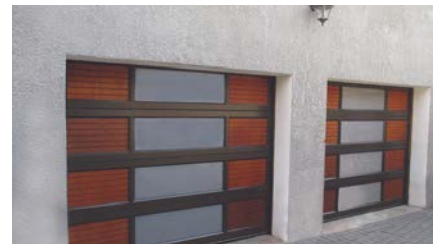

Please remember to see maintenance instructions on pg21.

The Versa Wood garage door is a premium option known for its durability, aesthetic appeal, and versatility. Versa-Wood is an ecologically friendly timber with commercial value.

ALUMINIUM FRAME COLORS

Black Charcoal Bronze White

Standard Height
Opening 2135mm / Door 2170mm

SUV Height
Opening 2380mm / Door 2410mm

Caravan Height
Opening 2540mm / Door 2570mm

These rendered images depict door designs but are not an accurate representation of the actual timber colors and textures.