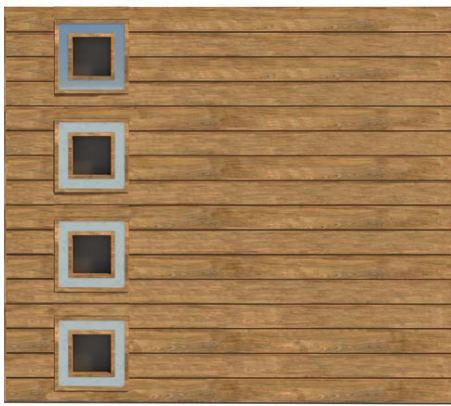

These rendered images depict door designs but are not an accurate representation of the actual timber colors and textures.

SINGLE HORIZONTAL N09 LH
(CODE: GSNGL 4V HOR N09 LH)

Door Size: (w) 2500mm x (h) 2170mm
Opening Size: (w) 2440mm x (h) 2135mm