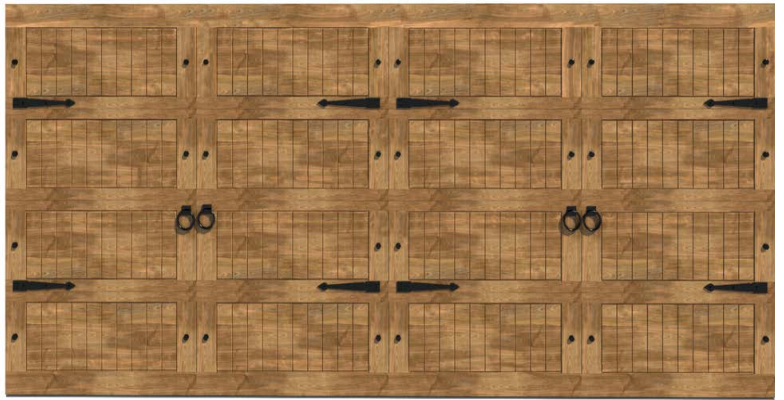

DOUBLE BARN
(CODE:GDBL 4V BARN2)

Door Size: (w) 4940mm x (h) 2170mm
Opening Size: (w) 4880mm x (h) 2135mm