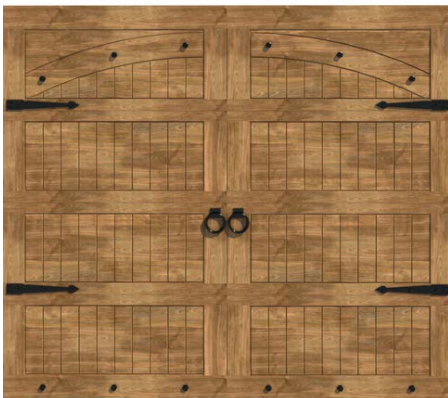

SINGLE ARCH BARN
(CODE: GSINGL ARCBRN2)

Door Size: (w) 2500mm x (h) 2170mm
Opening Size: (w) 2440mm x (h) 2135mm