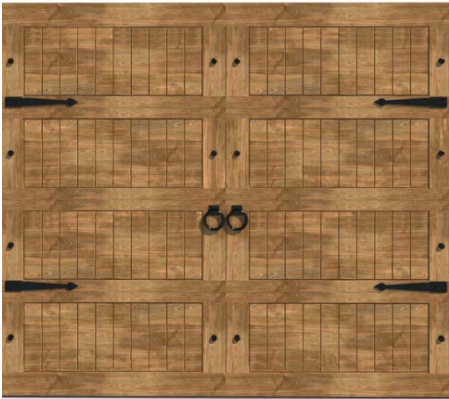

These rendered images depict door designs but are not an accurate representation of the actual timber colors and textures.

SINGLE BARN
(CODE: GSINGL 4V BARN2)

Door Size: (w) 2500mm x (h) 2170mm
Opening Size: (w) 2440mm x (h) 2135mm